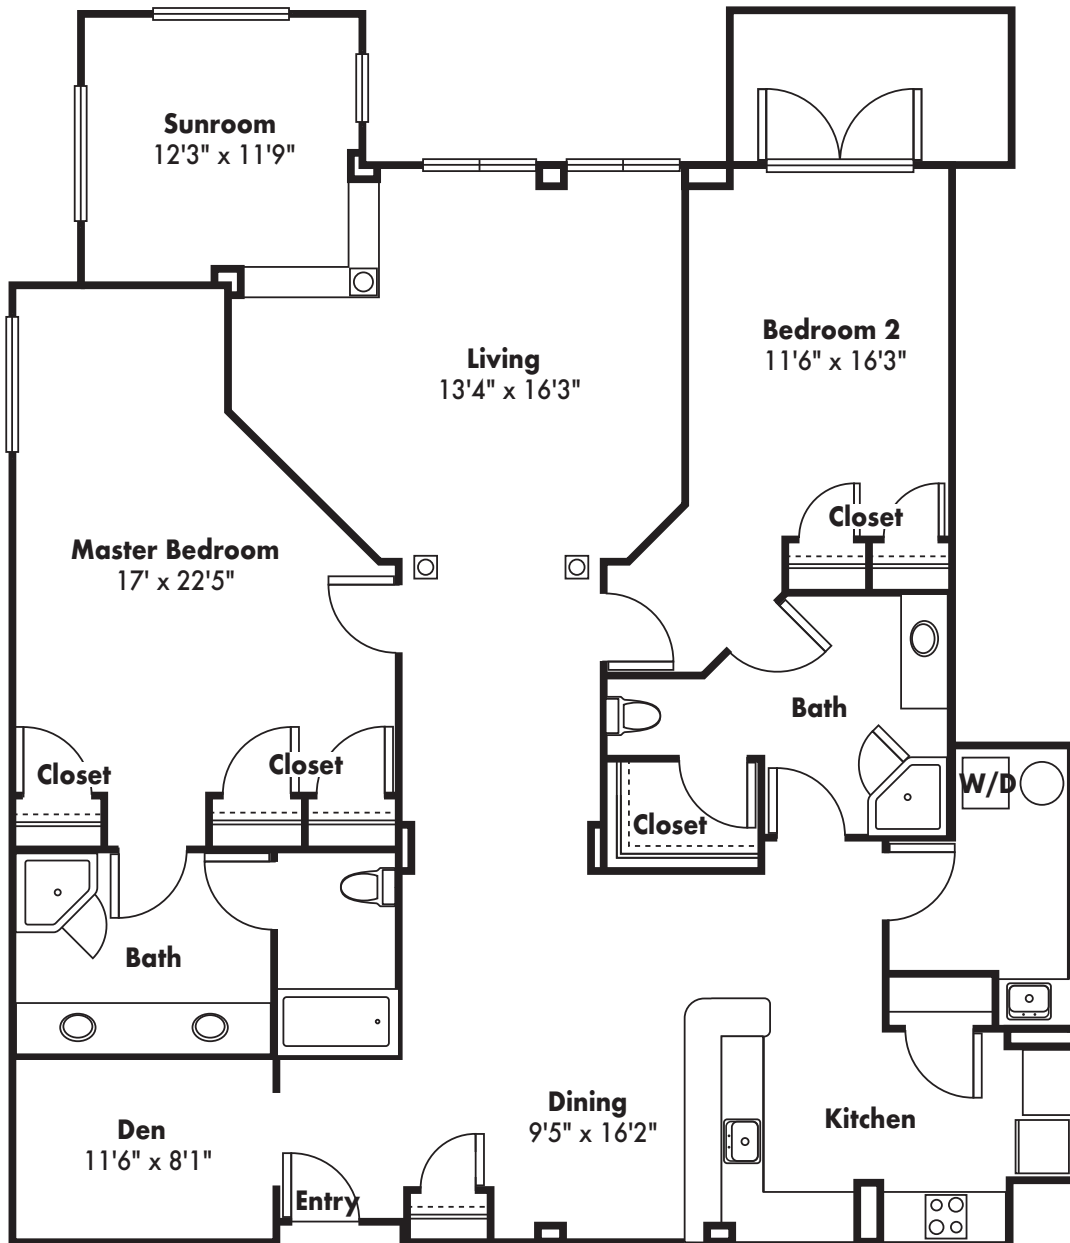

Independent Living

3315 Peachtree Industrial Boulevard
Duluth, GA 30096

770.622.6880

www.parcaduluth.com

D1 – 2,152 sq. ft.