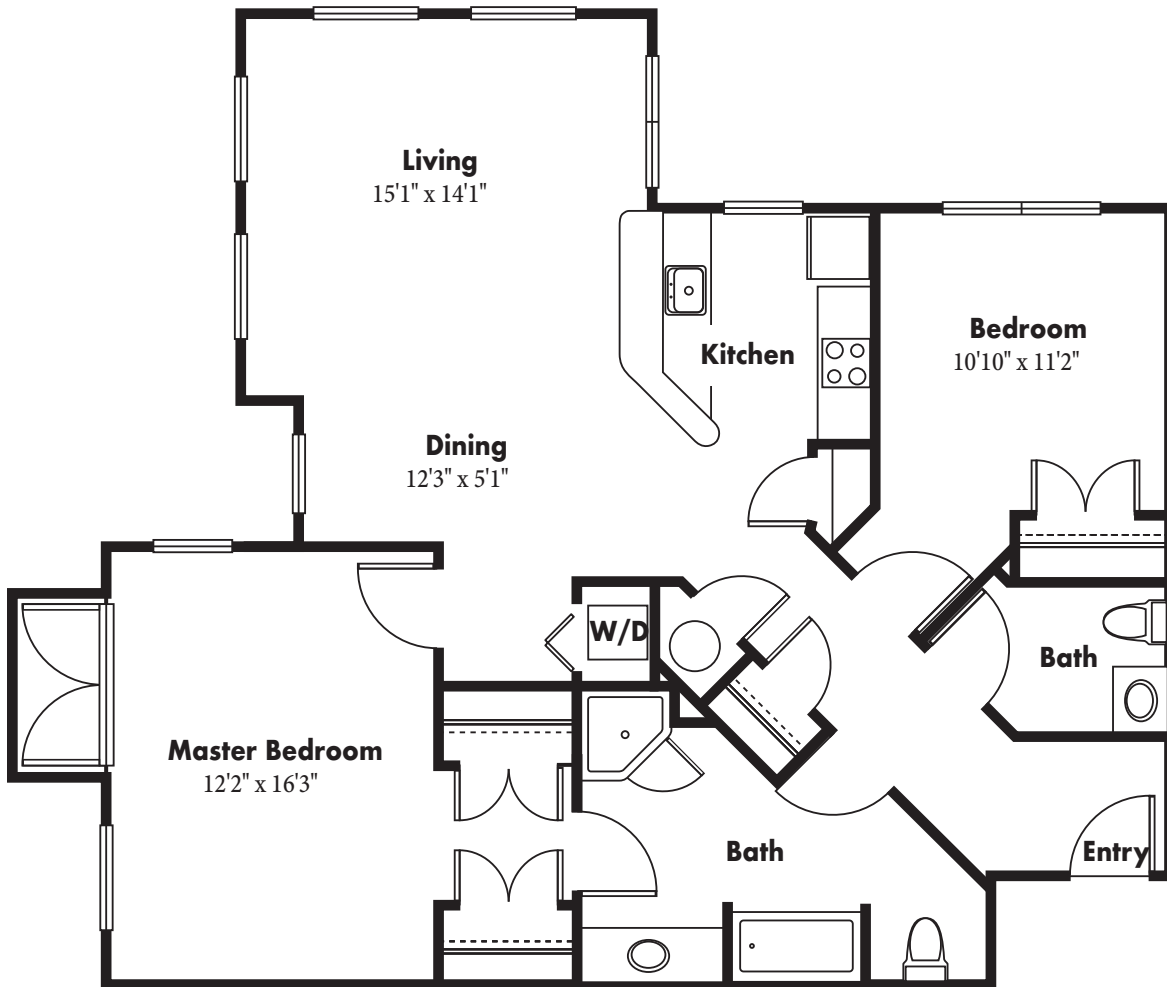

Independent Living

3315 Peachtree Industrial Boulevard
Duluth, GA 30096

770.622.6880

www.parcaduluth.com

C3 — 1,216 sq. ft.