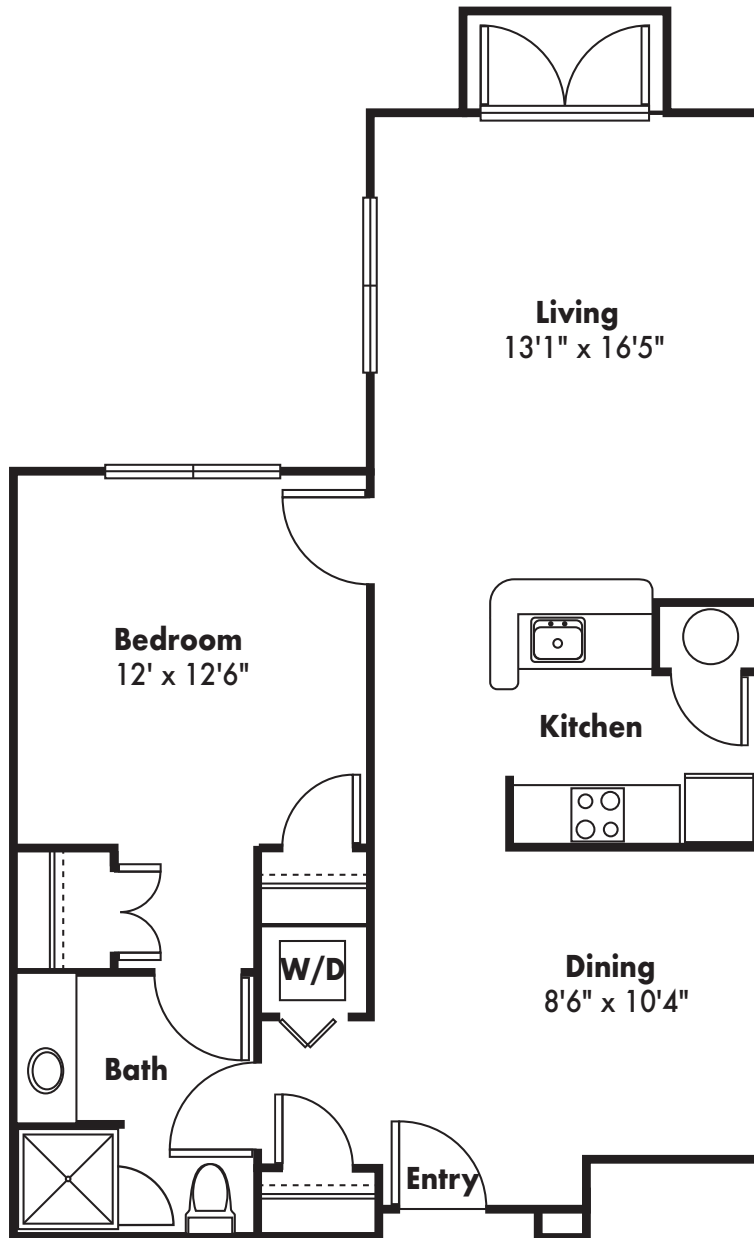

Independent Living

3315 Peachtree Industrial Boulevard
Duluth, GA 30096

770.622.6880

www.parcaduluth.com

B3 – 835 sq. ft.