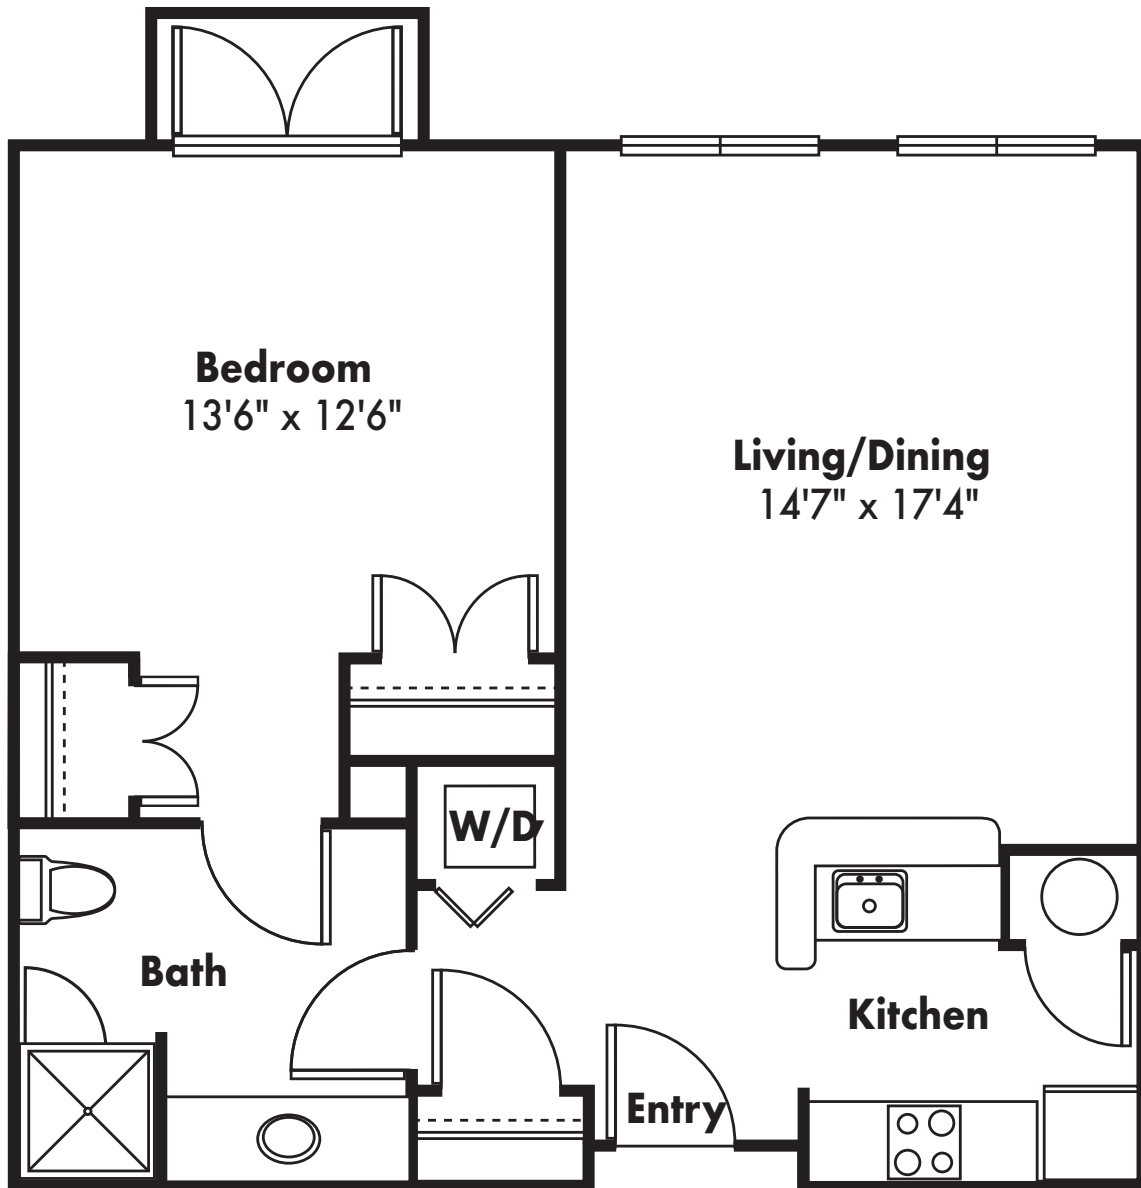

Independent Living

3315 Peachtree Industrial Boulevard
Duluth, GA 30096

770.622.6880

www.parcaduluth.com

B2 – 760 sq. ft.