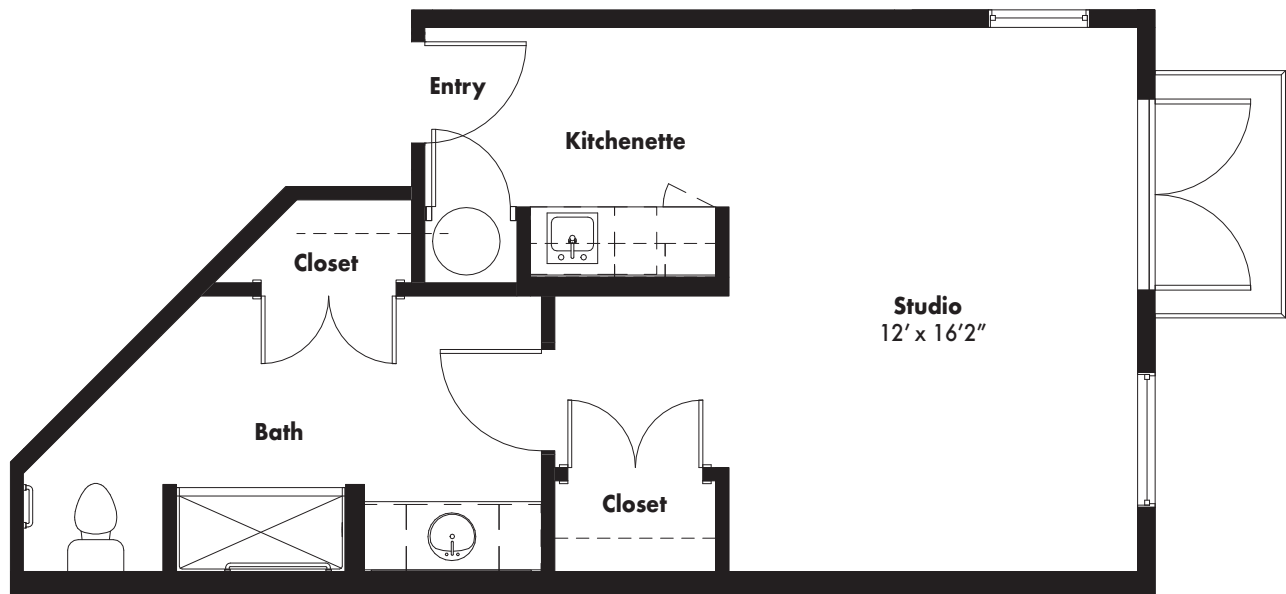

Personal Care

3315 Peachtree Industrial Boulevard
Duluth, GA 30096

770.622.6880

www.parcatluluth.com

A11/A12– 404 sq. ft.