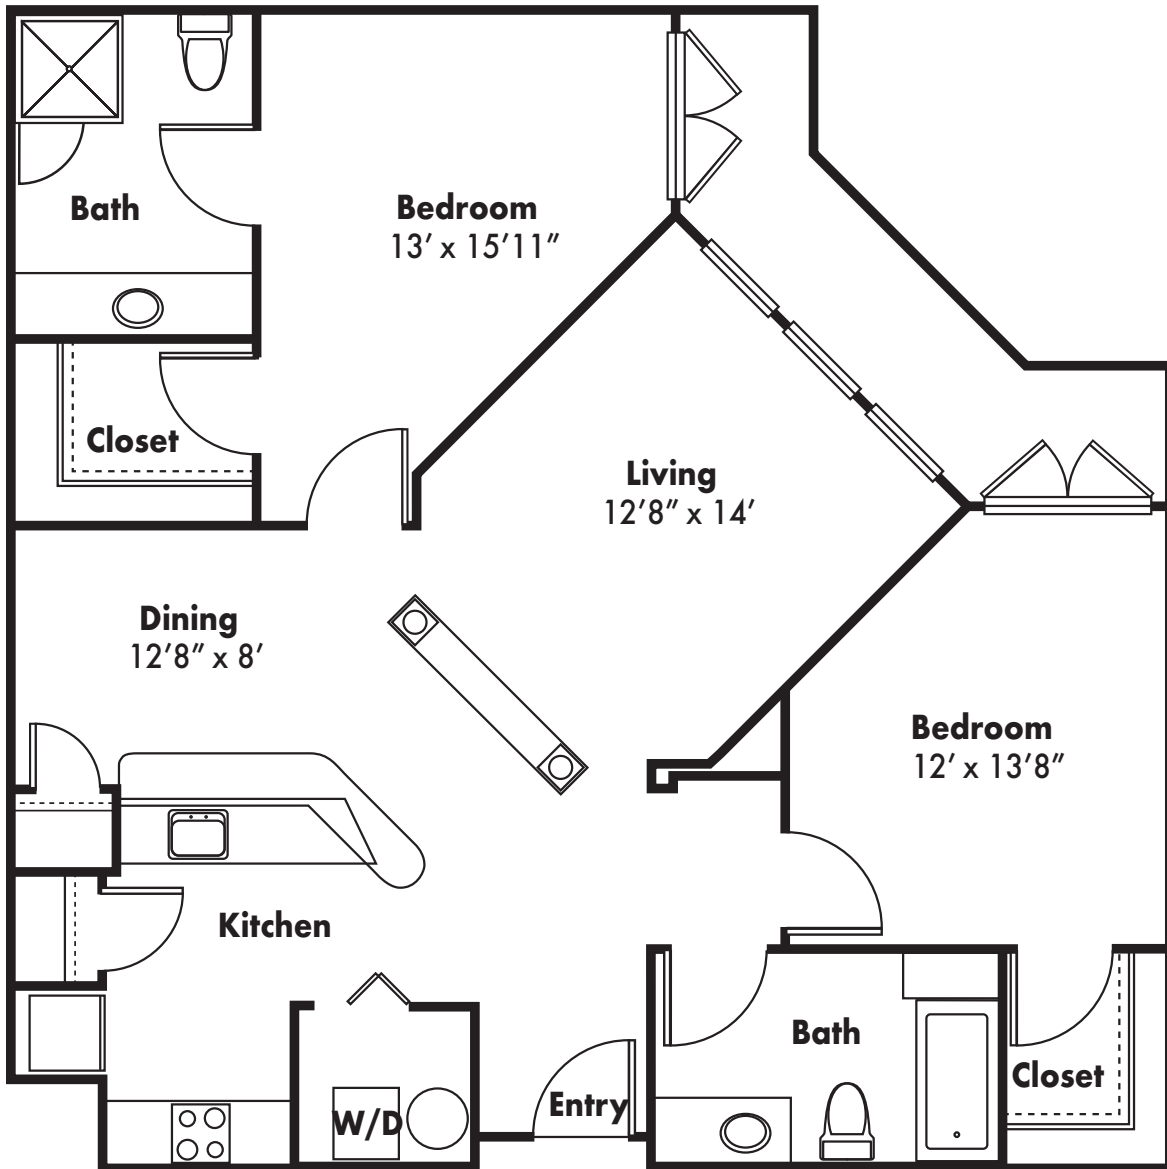

Independent Living

3315 Peachtree Industrial Boulevard
Duluth, GA 30096

770.622.6880

www.parcaduluth.com

C2 – 1,125 sq. ft.