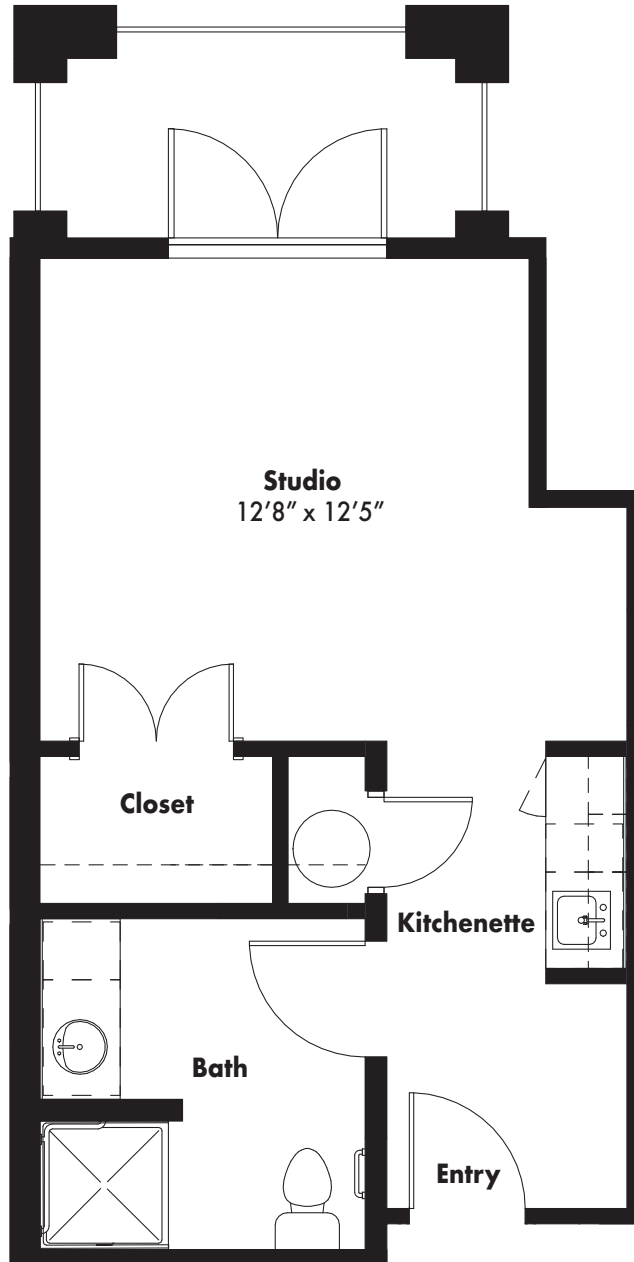

Personal Care

3315 Peachtree Industrial Boulevard
Duluth, GA 30096

770.622.6880

www.parcaduluth.com

A7/A16 – 352 sq. ft.